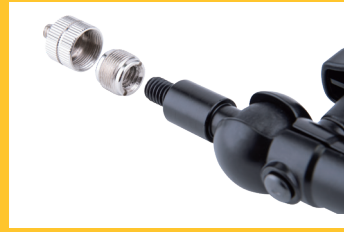

PRODUCT COMPARISON

MULTIMEDIA STANDS

TightVice™ Locking & 360° Rotating Mechanism
on DG107B/DG137B/DG207B/DG307B

Desk/Tube Clamp
on DG107B/DG137B/DG207B/DG307B

Adaptive Thread
on DG107B/DG137B

One-Piece Design
on DG400BB

					
Model	DG107B	DG137B	DG207B	DG307B	DG400BB
Special Feature	TightVice™ Locking & 360° Rotating Mechanism on DG107B/DG137B/DG207B/DG307B				One-Piece Design
Supporting Device(s)	Camera Microphone	Camera Microphone	Smartphone	Smartphone Tablet	Laptop
Accommodate Device Size	n/a	n/a	4.7" - 6.9"	6.1" - 13"	n/a
Balljoint	TightVice™ Locking Mechanism 360° Rotating Mechanism				n/a
Adapter	1/4" - 20 thread 3/8" thread 3/8" - 1/2" thread adaptor	3/8" mic thread 5/8" adapter	1/4" - 20 threaded hole cold shoe socket	1/4"-20 threaded hole	n/a
Clamping Range	15 mm – 35 mm (0.6" - 1.3")				n/a
Height Setting	n/a				220 mm, 270 mm, 315 mm (8.6", 10.6", 12.4")
Weight	720 g (1.59 lbs.)	380 g (0.84 lbs.)	320 g (0.71 lbs.)	570 g (1.26 lbs.)	1.4 kg (3.08 lbs.)
Load Capacity	1 kg (2.2 lbs.)	2kg (4.4 lbs.)	1 kg (2.2 lbs.)	3 kg (6.6 lbs.)	10 kg (22 lbs.)
Folded Size	90 mm x 80 mm x 455 mm (3.54" x 3.15" x 17.9")	85 mm x 70 mm x 205 mm (3.3" x 2.8" x 8.1")	95 mm x 80 mm x 210 mm (3.7" x 3.1" x 8.3")	260 mm x 95 mm x 115 mm (10.2" x 3.7" x 4.5")	360 mm x 175 mm x 66 mm (14.1" x 6.9" x 2.6")